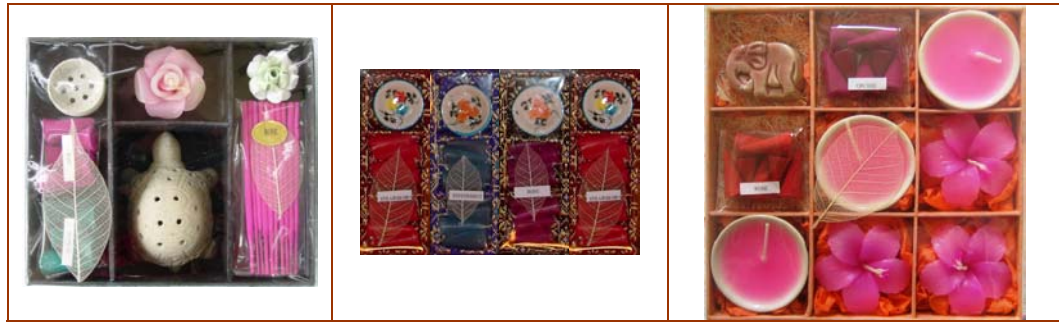

Andu

1 Waterloo Place, Richmond, Surrey TW9 1EB
Tel: 020 8605 3728 Fax: 01759 304943
email: sales@andu.co.uk web: www.andu.co.uk

Name: Code:	BD006	BD008	BD007
Description:	Incense sticks and cones with flower candle and three ceramic incense holders.	Cone candles and ceramic dish in a material box. Come in packs of 10.	Incense and candles in a gift box. Three candles in ceramic dishes, three floating candles, two packs of incense cones and an elephant ceramic dish in saa paper box.
Colours:	Various	Various	Various
Scented:	Yes	Yes	Yes
Dimensions:			
Price: